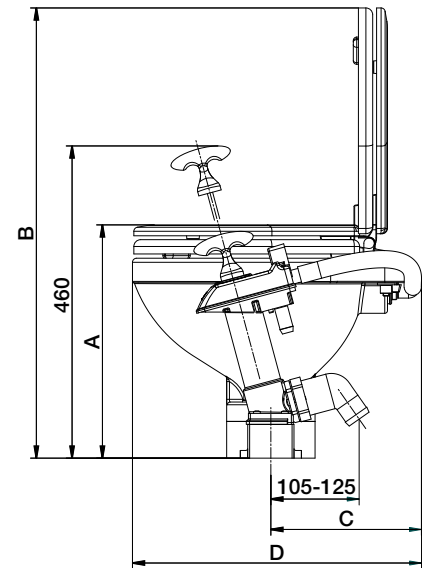

From a name you can trust, the Johnson Pump AquaT™ toilet provides the comfort and convenience of a land-based lavatory at sea — A marine toilet that flushes as quietly as a toilet on land

Dimensions

AquaT™ Manual Toilets

Model No	Description	Net Weight	A	B	C	D	E	F	
80-47229-01	Compact bowl	9,6 kg	345	650	215	425	450	170	mm
80-47230-01	Comfort bowl	11 kg	340	705	275	490	470	185	mm

AquaT™ Silent Electric Toilets

Model No	Description	Net Weight	A	B	C	D	E	F	G	
80-47231-01	Compact bowl	9,6 kg	120	390	335	420	215	290	700	mm
80-47231-02	Compact bowl	9,6 kg	120	390	335	420	215	290	700	mm
80-47232-01	Comfort bowl	11 kg	190	385	365	490	275	280	755	mm
80-47232-02	Comfort bowl	11 kg	190	385	365	490	275	280	755	mm