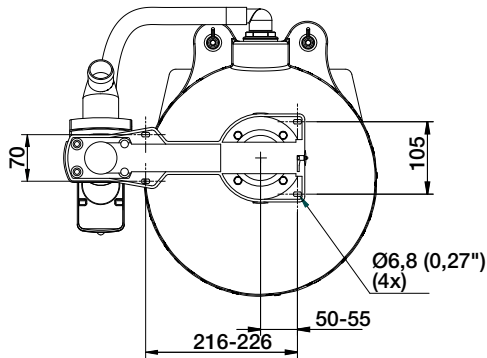

From a name you can trust, the Johnson Pump AquaT™ toilet provides the comfort and convenience of a land-based lavatory at sea — A marine toilet that flushes as quietly as a toilet on land

Dimensions

AquaT™ Manual Toilets

Model No	Description	Net Weight	A	B	C	D	E	F	
80-47229-01	Compact bowl	9,6 kg	345	650	215	425	450	170	mm
80-47230-01	Comfort bowl	11 kg	340	705	275	490	470	185	mm

AquaT™ Silent Electric Toilets

Model No	Description	Net Weight	A	B	C	D	E	F	G	
80-47231-01	Compact bowl	9,6 kg	120	390	335	420	215	290	700	mm
80-47231-02	Compact bowl	9,6 kg	120	390	335	420	215	290	700	mm
80-47232-01	Comfort bowl	11 kg	190	385	365	490	275	280	755	mm
80-47232-02	Comfort bowl	11 kg	190	385	365	490	275	280	755	mm