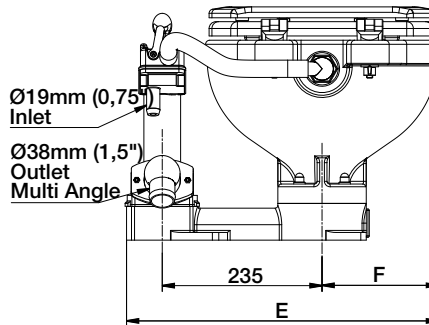

From a name you can trust, the Johnson Pump AquaT™ toilet provides the comfort and convenience of a land-based lavatory at sea — A marine toilet that flushes as quietly as a toilet on land

Dimensions

AquaT™ Manual Toilets

Model No	Description	Net Weight	A	B	C	D	E	F	
80-47229-01	Compact bowl	9,6 kg	345	650	215	425	450	170	mm
80-47230-01	Comfort bowl	11 kg	340	705	275	490	470	185	mm

AquaT™ Silent Electric Toilets

Model No	Description	Net Weight	A	B	C	D	E	F	G	
80-47231-01	Compact bowl	9,6 kg	120	390	335	420	215	290	700	mm
80-47231-02	Compact bowl	9,6 kg	120	390	335	420	215	290	700	mm
80-47232-01	Comfort bowl	11 kg	190	385	365	490	275	280	755	mm
80-47232-02	Comfort bowl	11 kg	190	385	365	490	275	280	755	mm