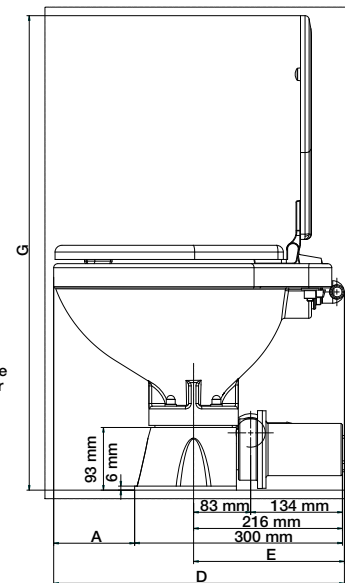

From a name you can trust, the Johnson Pump AquaT™ toilet provides the comfort and convenience of a land-based lavatory at sea — A marine toilet that flushes as quietly as a toilet on land

Dimensions

AquaT™ Manual Toilets

Model No	Description	Net Weight	A	B	C	D	E	F	
80-47229-01	Compact bowl	9,6 kg	345	650	215	425	450	170	mm
80-47230-01	Comfort bowl	11 kg	340	705	275	490	470	185	mm

AquaT™ Silent Electric Toilets

Model No	Description	Net Weight	A	B	C	D	E	F	G	
80-47231-01	Compact bowl	9,6 kg	120	390	335	420	215	290	700	mm
80-47231-02	Compact bowl	9,6 kg	120	390	335	420	215	290	700	mm
80-47232-01	Comfort bowl	11 kg	190	385	365	490	275	280	755	mm
80-47232-02	Comfort bowl	11 kg	190	385	365	490	275	280	755	mm