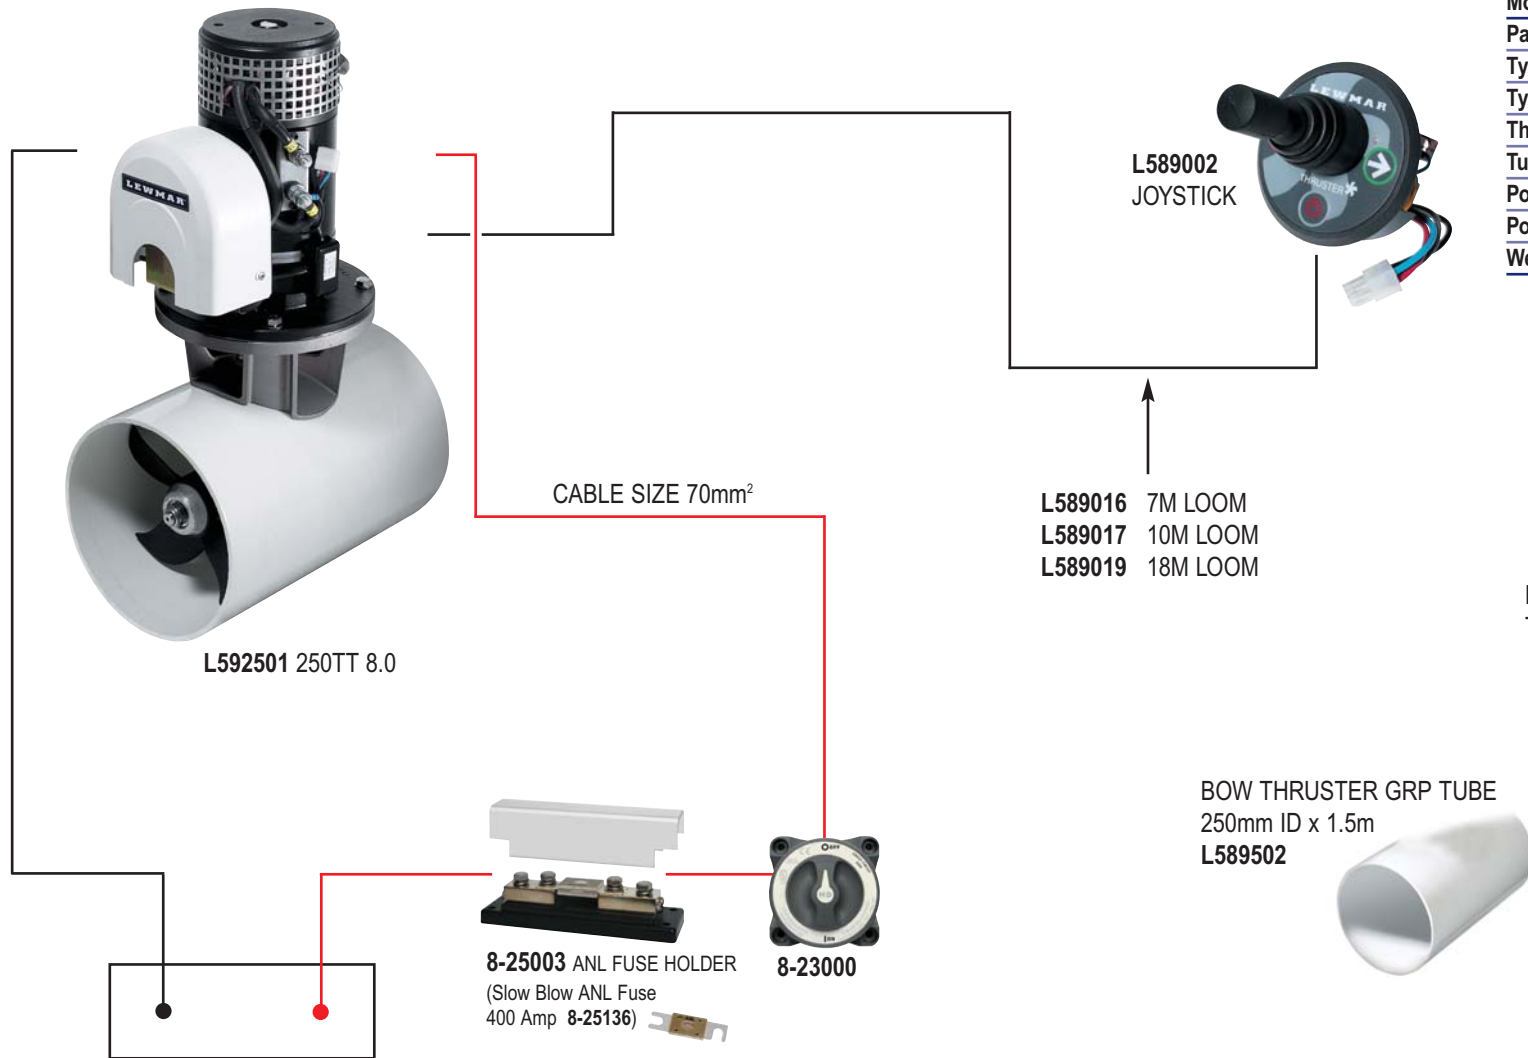

Model	250TT
Part No.	L592501
Typical Boat Size Open	17 - 23m (56' - 75')
Typical Boat Size Fly	15 - 22m (49' - 72')
Thrust	140kg (308lbs)
Tunnel ID	250mm (9.84")
Power	8kw (10.8hp)
Power Consumption	433A
Weight	46kg (102lb)