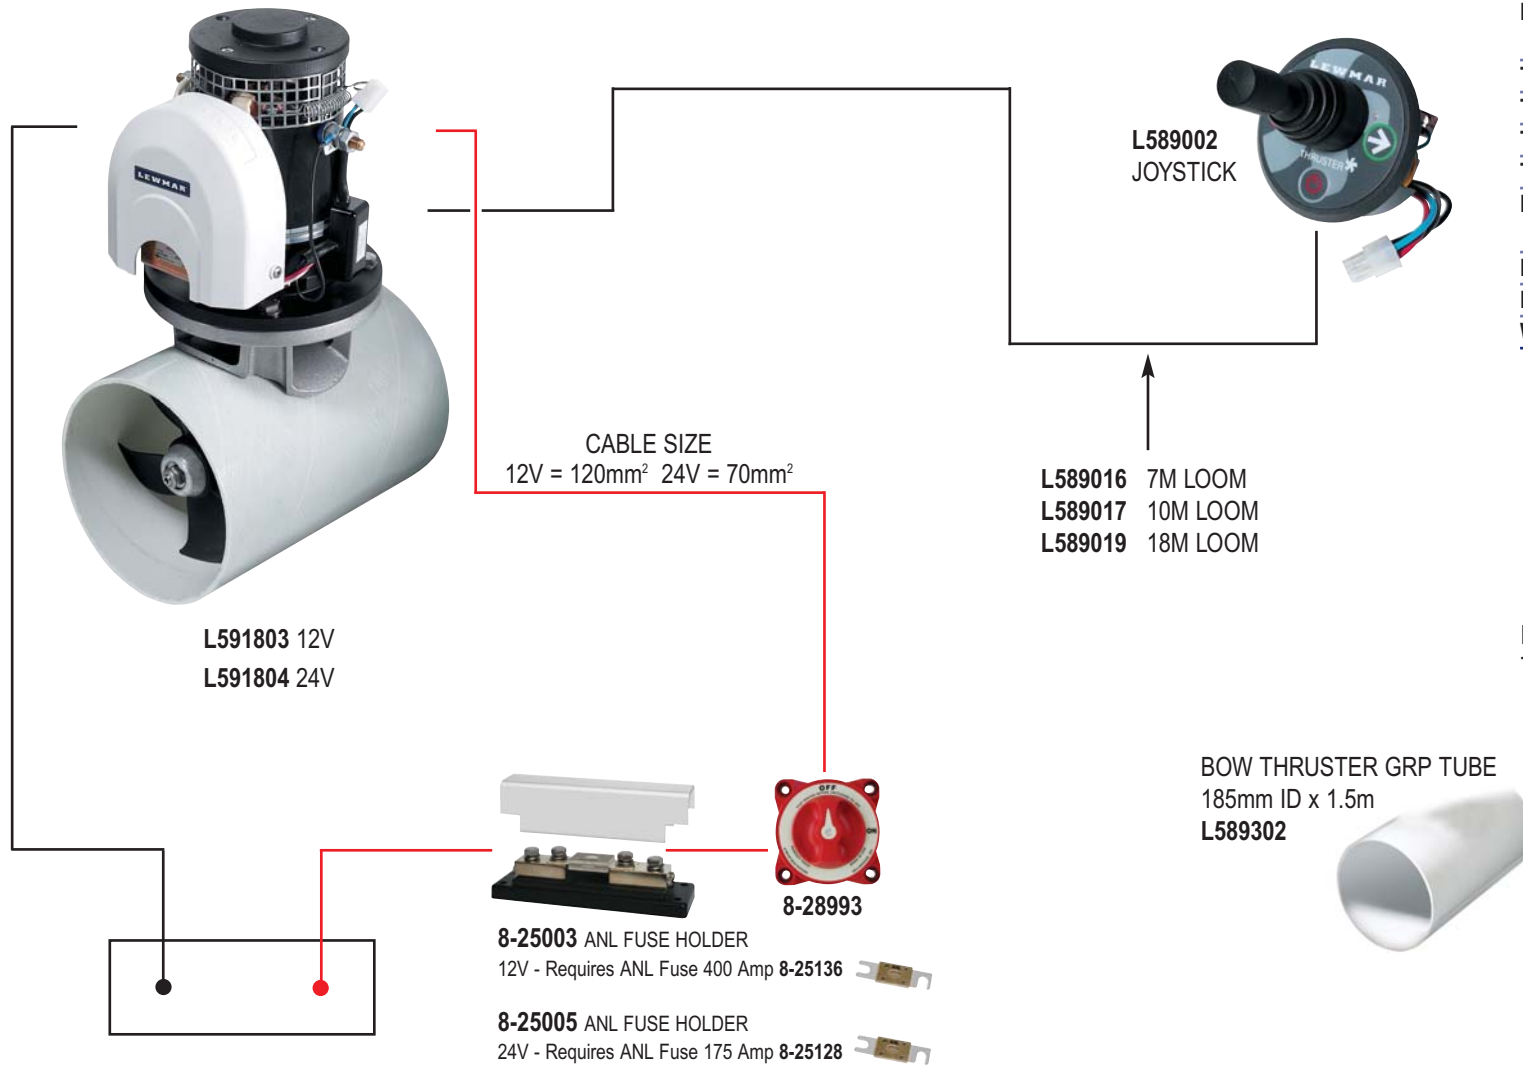

## 82KGF BOW THRUSTER KIT

FOR GENERAL  
REFERENCE ONLY

<b>Model</b>	<b>185TT</b>
<b>Part No.</b>	<b>L591803 (12V) L591804 (24V)</b>
<b>Typical Boat Size Open</b>	12 - 17m (39' - 56')
<b>Typical Boat Size Fly</b>	10 - 15m (33' - 49')
<b>Thrust</b>	82kg (180lbs)
<b>Tunnel ID</b>	185mm (7.28")
<b>Power</b>	12V: 5.0kw (6.7hp) 24V: 5.0kw (6.7hp)
<b>Power Consumption 12V</b>	580A
<b>Power Consumption 24V</b>	280A
<b>Weight</b>	27kg (59lb)