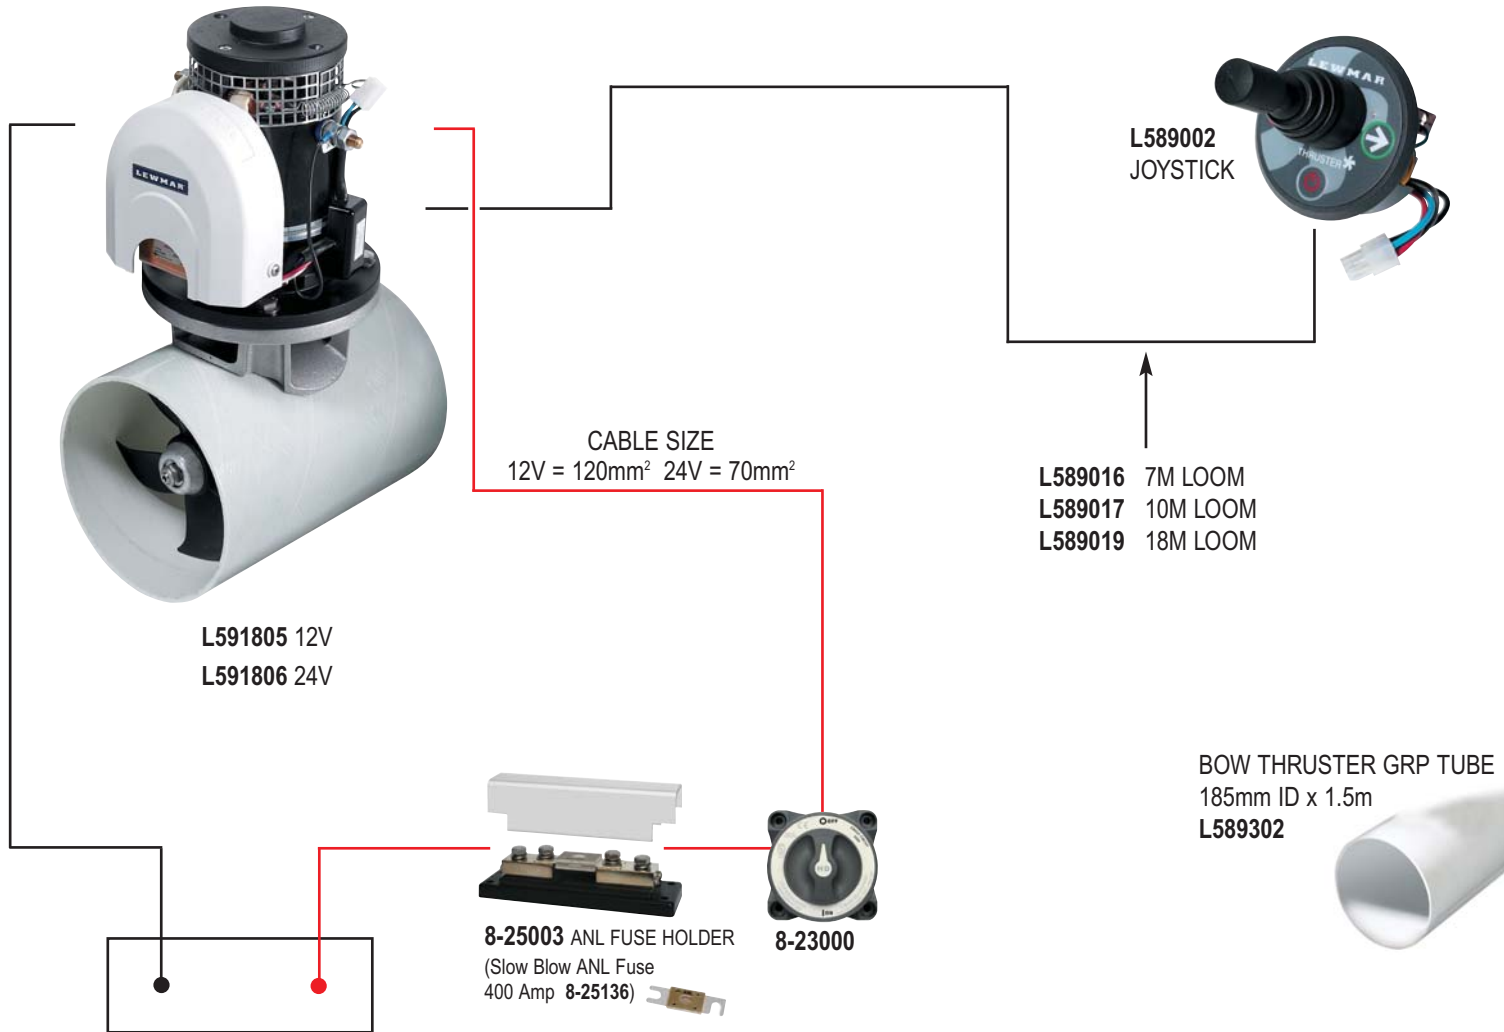

Model	185TT
Part No.	L591805 (12V) L591806 (24V)
Typical Boat Size Open	14 - 19m (46' - 62')
Typical Boat Size Fly	12 - 17m (39' - 56')
Thrust	97kg (213lbs)
Tunnel ID	185mm (7.28")
Power	6kw (8hp)
Power Consumption 12V	600A
Power Consumption 24V	420A
Weight	27kg (59lb)